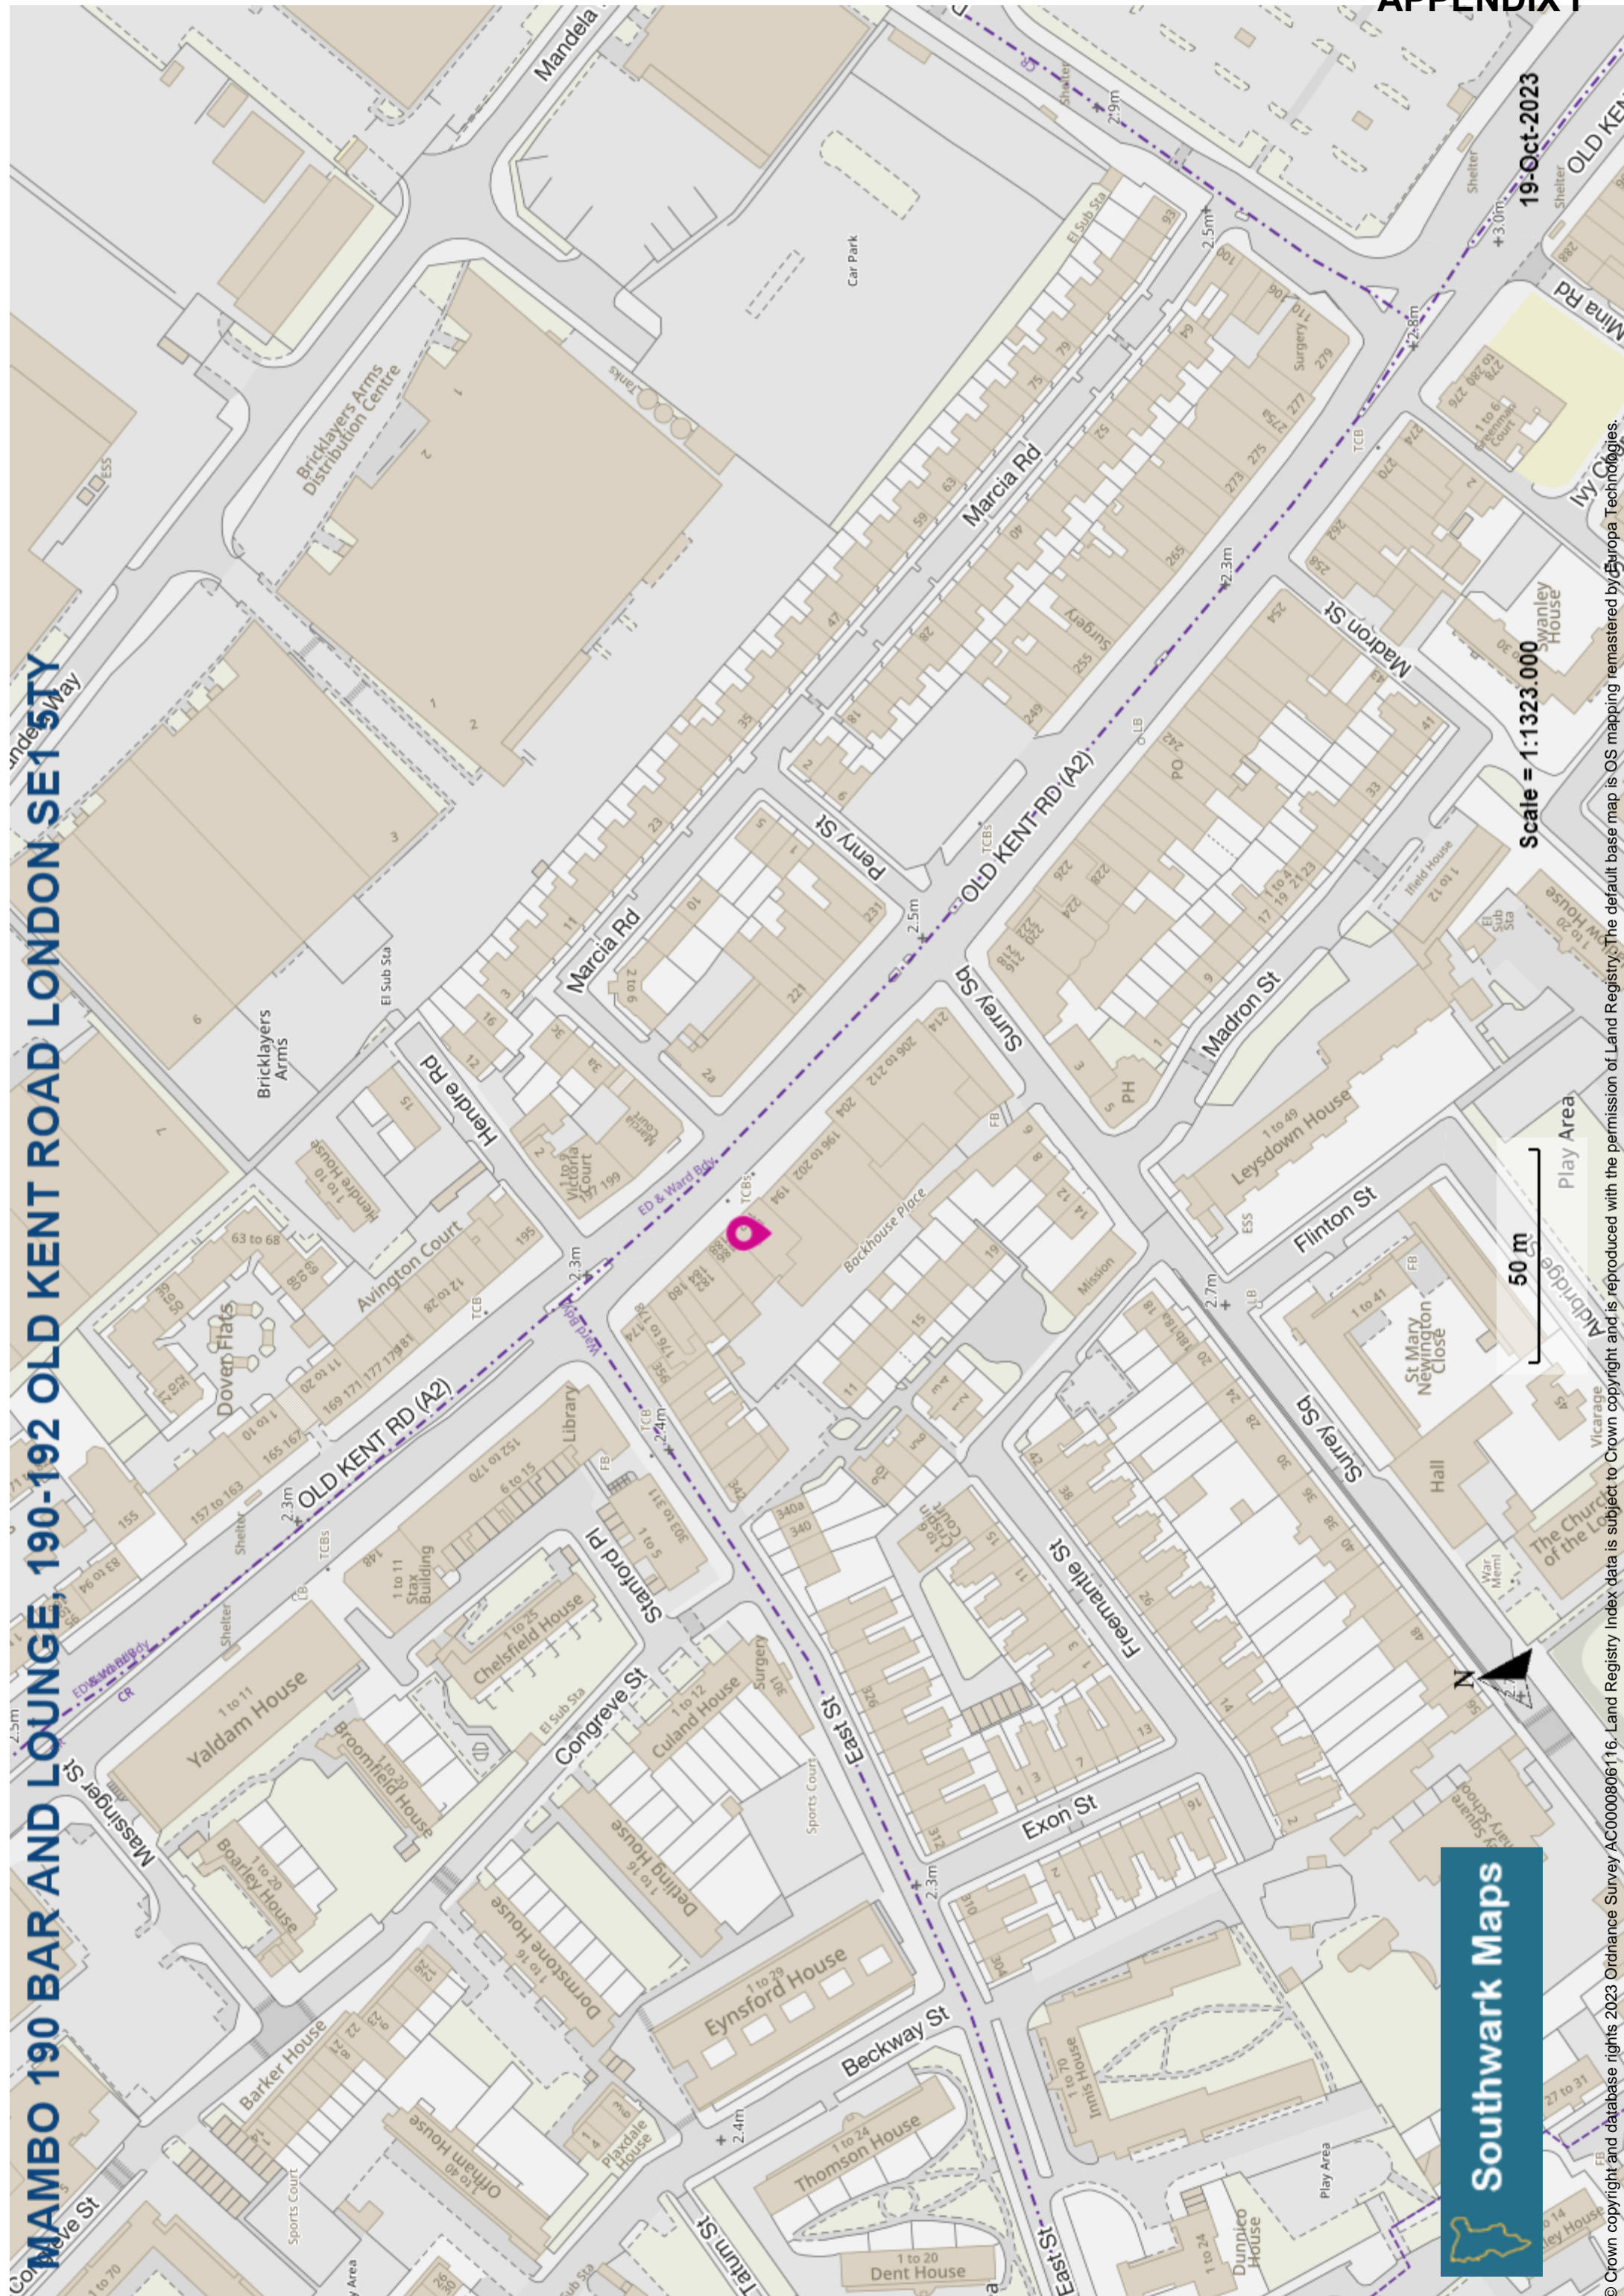

MAMBO 190 BAR AND LOUNGE, 190-192 OLD KENT ROAD LONDON SE1 5TY

Southwark Maps

50 m

Scale = 1:1323.000

19-Oct-2023

© Crown copyright and database rights 2023 Ordnance Survey AC0000806116. Land Registry index data is reproduced with the permission of Land Registry. The default base map is OS mapping remastered by Europa Technologies.